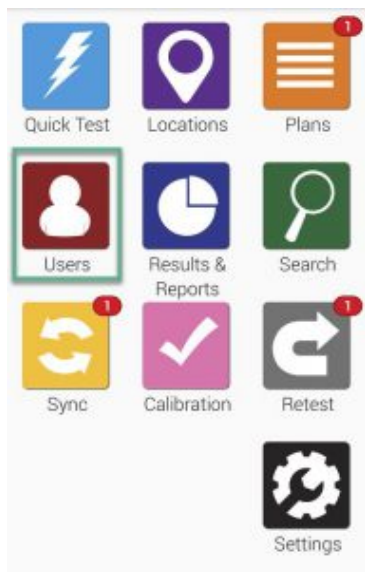

Chapter 1 | Users

[Click to enlarge](#)

Working with Users on an EnSURE Touch is easy! Adding users allows you to track and monitor results while also making reporting easier.

To create, remove or modify any users on the device start at the Home screen and touch the **Users** button.