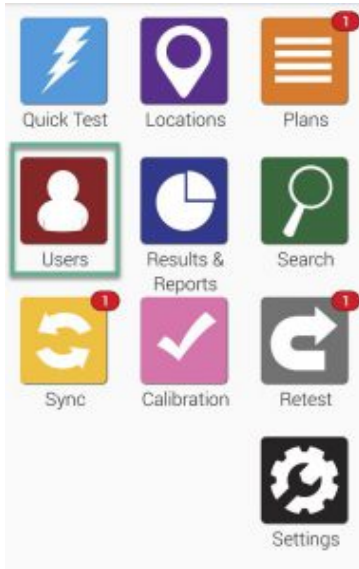

Chapter 1 | Users

Click to enlarge

Working with Users on an EnSURE Touch is easy! Adding users allows you to track and monitor results while also making reporting easier.

To create, remove or modify any users on the device start at the Home screen and touch the **Users** button.