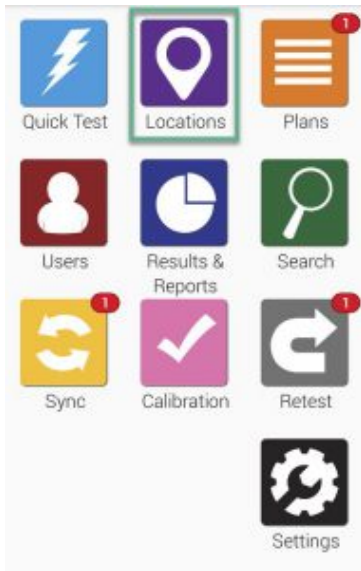

Chapter 2 | Locations

Click to enlarge

Working with Locations on an EnSURE Touch is effortless! Locations are typically your test points, i.e the surfaces you will be testing.

To create, remove or modify any locations on the device start at the Home screen and touch the **Locations** button.