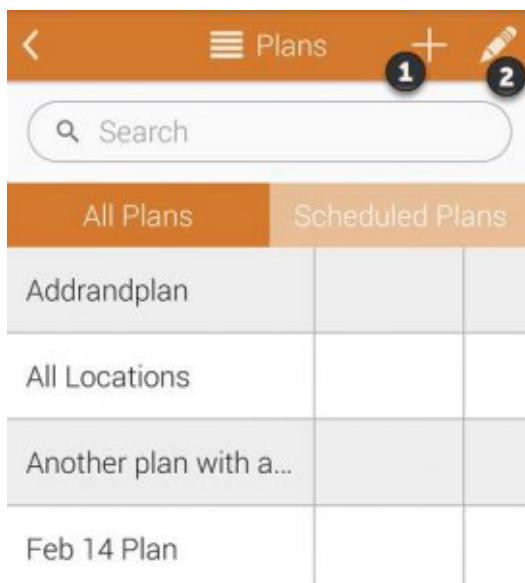

# Deleting a plan

---

## Note

Deleting a plan from your device does not remove any results that may have been created using it.

## Step One

Click to enlarge

Touch on the pencil icon as shown in the image to modify an existing plan.

## Step Two

Click to enlarge

Touch the remove icon as shown at **1** next to the name of the plan you would like to remove from your device.

**1** next to the name of the plan you